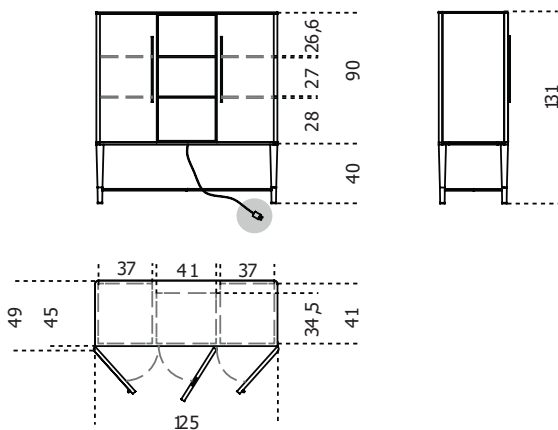

Gallotti&Radice

Tama Vitrine

2020

Sideboard in black open pore stained ash. Satin brass lacquered metal parts. 6mm tempered glass top and 6mm inside back both bright liquorice painted. Rhomboidal engraved pattern on the inside glass back. Supplied with 8mm tempered smoked "grigio Italia" glass shelves. Central door in 4mm glass and aluminium in the colour bronze. Supplied with inside LED light turned on by sensor as doors are opened.

Cm (L x W x H)	Inches (L x W x H)
125 x 49 x 131	49¼ x 19½ x 51¾

Finishings

Glass

"Grigio Italia"

Bright liquorice

Bronze

Metal

Satin brass colour
lacquered metal